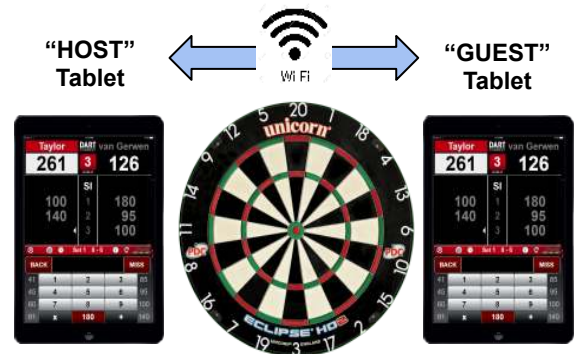

Learn What's Changed & How To Prepare

See reverse for specific recommendations and practice resources

3 Key Things to Know About Social Distance Scorekeeping:

1. Self-Marking on Separate Tablets

- The player listed on the top/left of the fixture will use the **HOST** tablet to the left of the dartboard. This player will select the starting player for the match following the bull-up, regardless of who wins the throw.
- The player listed on the **bottom/right** of the fixture will use the **GUEST** tablet to the right of the dartboard.

2. Playing Online (But In-Person)

- Control of the scoreboard will pass back and forth between tablets after each score entry
- To correct an input error, each player has a five second grace period after pressing ENTER.
- If the grace period elapses, the player must wait until their following turn to correct a score (i.e. after their opponent has thrown & entered their turn). A player may correct any prior turn of the current leg - simply tap the score, and enter the correction.
- Players should openly communicate if an error has been made, to assist with preserving match integrity. If you feel necessary, please contact a PDC official.